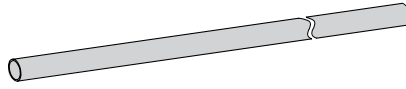

12" and 16" Corner Shelf Joiner
Joins 12" and 16" Deep Shelves in a corner.
Available in White and Nickel.

12" and 16" Field-Cut Cover
12" available in White, Century Gray, and Chocolate Pear.
16" available in White.

12" Shelf Tower
12" Deep X 25½" Wide X 72" High
Available in White, Century Gray and Chocolate Pear.

COMPONENTS

WHITE CLOTHES ROD

White Clothes Rod
78" Long

White Corner Clothes Rod

White Clothes Rod Joiner
For White Rod only.

White Rod Stop
For White Rod only.

Corner Clothes Rod Clip
Supports Corner Clothes Rod.
Available in White and Nickel.

CHROME CLOTHES ROD

Chrome Clothes Rod
78" Long

Chrome Corner Clothes Rod

Chrome Clothes Rod Joiner
For Chrome Rod only.