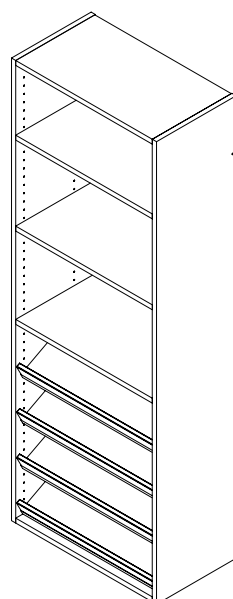

Sidewall Bracket
For 12" and 16" Deep Shelves.
Available in White and Nickel.

Sidewall Bracket with Rod – Left
Sidewall Bracket with Rod – Right
For 12" Deep Shelves.
Available in White and Nickel.
Sold separately.

12" Shelf Tower
12" Deep X 25½" Wide X 72" High
Available in White, Century Gray and Chocolate Pear.

COMPONENTS

WHITE CLOTHES ROD

White Clothes Rod
78" Long

White Corner Clothes Rod

White Clothes Rod Joiner
For White Rod only.

SMALL PACK HARDWARE

Sidewall Bracket Hardware

Shelf Bracket Hardware
Available in White and Nickel.

Sidewall Bracket Wood Screws
Use to attach Sidewall Bracket to Tower.

14" SHELF TOWER OPTIONS

14" Shelf Tower
14" Deep X 25½" Wide X 72" High
Available in White, Century Gray and
Chocolate Pear

Drawer Stack

Shoe Shelves

6" and 13" Baskets

6" Baskets