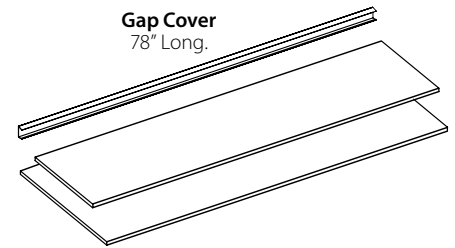

- No exposed screws for a clean, polished look.
- New proprietary adhesive system eases installation and saves time.
- Holds 85 lbs per foot of shelving.
- ¾" thick thermal laminate board shelving.
- No blocking required.
- 10 year limited warranty.
- Designed for gap-free installation.
- Finishes available in White, Century Gray and Chocolate Pear.
- Hardware available in White and Nickel.

REACH-IN CLOSET – DL1

REACH-IN CLOSET – DL2

LINEN/PANTRY – DL4
16" Deep Shelving

COMPONENTS

 = ADHESIVE SURFACE

12" Shelf Bracket
16" Shelf Bracket
Available in White and Nickel.

Shelf Bracket with Rod
For 12" Deep Shelves.
Available in White only.

Shelf Bracket with Open Slide Rod
For 12" Deep Shelves.
Available in White and Nickel.

Gap Cover
78" Long.

12" Wood Shelf
16" Wood Shelf
78" and 96" Long.
Available in White, Century Gray and Chocolate Pear.

Sidewall Bracket
For 12" and 16" Deep Shelves.
Available in White and Nickel.

Sidewall Bracket with Rod – Left
Sidewall Bracket with Rod – Right
For 12" Deep Shelves.
Available in White and Nickel.
Sold separately.