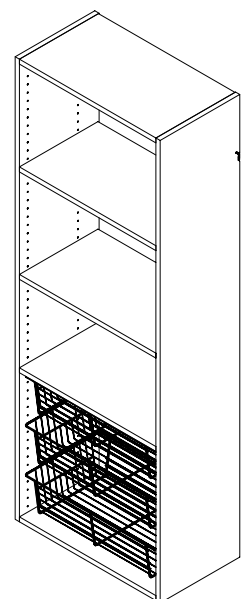

Sidewall Bracket
For 12" and 16" Deep Shelves.
Available in White and Nickel.

Sidewall Bracket with Rod – Left
Sidewall Bracket with Rod – Right
For 12" Deep Shelves.
Available in White and Nickel.
Sold separately.

12" Shelf Tower
12" Deep X 25½" Wide X 72" High
Available in White, Century Gray and Chocolate Pear.

COMPONENTS

WHITE CLOTHES ROD

White Clothes Rod
78" Long

White Corner Clothes Rod

White Clothes Rod Joiner
For White Rod only.

SMALL PACK HARDWARE

Sidewall Bracket Hardware

Shelf Bracket Hardware
Available in White and Nickel.

Sidewall Bracket Wood Screws
Use to attach Sidewall Bracket to Tower.

14" SHELF TOWER OPTIONS

14" Shelf Tower
14" Deep X 25½" Wide X 72" High
Available in White, Century Gray and
Chocolate Pear

Drawer Stack

Shoe Shelves

6" and 13" Baskets

6" Baskets