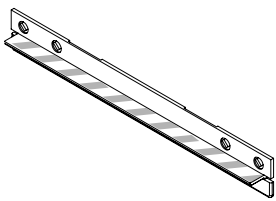

- No exposed screws for a clean, polished look.
- New proprietary adhesive system eases installation and saves time.
- Holds 85 lbs per foot of shelving.
- ¾" thick thermal laminate board shelving.
- No blocking required.
- 10 year limited warranty.
- Designed for gap-free installation.
- Finishes available in White, Century Gray and Chocolate Pear.
- Hardware available in White and Nickel.

REACH-IN CLOSET – DL1

REACH-IN CLOSET – DL2

LINEN/PANTRY – DL4
16" Deep Shelving

COMPONENTS

 = ADHESIVE SURFACE

12" Shelf Bracket
16" Shelf Bracket
Available in White and Nickel.

Shelf Bracket with Rod
For 12" Deep Shelves.
Available in White only.

Shelf Bracket with Open Slide Rod
For 12" Deep Shelves.
Available in White and Nickel.

Gap Cover
78" Long.

12" Wood Shelf
16" Wood Shelf
78" and 96" Long.
Available in White, Century Gray and Chocolate Pear.

Sidewall Bracket
For 12" and 16" Deep Shelves.
Available in White and Nickel.

Sidewall Bracket with Rod – Left
Sidewall Bracket with Rod – Right
For 12" Deep Shelves.
Available in White and Nickel.
Sold separately.