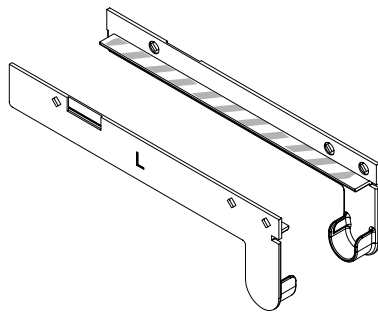

- No exposed screws for a clean, polished look.
- New proprietary adhesive system eases installation and saves time.
- Holds 85 lbs per foot of shelving.
- ¾" thick thermal laminate board shelving.
- No blocking required.
- 10 year limited warranty.
- Designed for gap-free installation.
- Finishes available in White, Century Gray and Chocolate Pear.
- Hardware available in White and Nickel.

REACH-IN CLOSET – DL1

REACH-IN CLOSET – DL2

LINEN/PANTRY – DL4
16" Deep Shelving

COMPONENTS

 = ADHESIVE SURFACE

12" Shelf Bracket
16" Shelf Bracket
Available in White and Nickel.

Shelf Bracket with Rod
For 12" Deep Shelves.
Available in White only.

Shelf Bracket with Open Slide Rod
For 12" Deep Shelves.
Available in White and Nickel.

Gap Cover
78" Long.

12" Wood Shelf
16" Wood Shelf
78" and 96" Long.
Available in White, Century Gray and Chocolate Pear.

Sidewall Bracket
For 12" and 16" Deep Shelves.
Available in White and Nickel.

Sidewall Bracket with Rod – Left
Sidewall Bracket with Rod – Right
For 12" Deep Shelves.
Available in White and Nickel.
Sold separately.