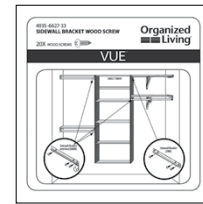

Chrome Rod Stop
For Chrome Rod only.

BULK HARDWARE

Bulk hardware is available in quantities of 100.

Tri-Loc II Anchor

Cap Screws
Universal for Wood, Metal and Anchor.

Screw Cap
Available in White and Nickel.

SMALL PACK HARDWARE

Sidewall Bracket Hardware

Shelf Bracket Hardware
Available in White and Nickel.

Sidewall Bracket Wood Screws
Use to attach Sidewall Bracket to Tower.

14" SHELF TOWER OPTIONS

14" Shelf Tower
14" Deep X 25½" Wide X 72" High
Available in White, Century Gray and
Chocolate Pear