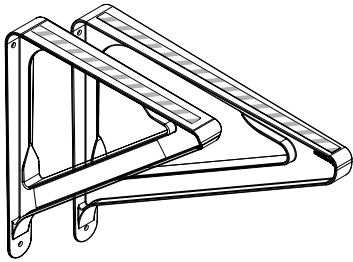

- No exposed screws for a clean, polished look.
- New proprietary adhesive system eases installation and saves time.
- Holds 85 lbs per foot of shelving.
- ¾" thick thermal laminate board shelving.
- No blocking required.
- 10 year limited warranty.
- Designed for gap-free installation.
- Finishes available in White, Century Gray and Chocolate Pear.
- Hardware available in White and Nickel.

REACH-IN CLOSET – DL1

REACH-IN CLOSET – DL2

LINEN/PANTRY – DL4
16" Deep Shelving

COMPONENTS

 = ADHESIVE SURFACE

12" Shelf Bracket
16" Shelf Bracket
Available in White and Nickel.

Shelf Bracket with Rod
For 12" Deep Shelves.
Available in White only.

Shelf Bracket with Open Slide Rod
For 12" Deep Shelves.
Available in White and Nickel.

Gap Cover
78" Long.

12" Wood Shelf
16" Wood Shelf
78" and 96" Long.
Available in White, Century Gray and Chocolate Pear.

Sidewall Bracket
For 12" and 16" Deep Shelves.
Available in White and Nickel.

Sidewall Bracket with Rod – Left
Sidewall Bracket with Rod – Right
For 12" Deep Shelves.
Available in White and Nickel.
Sold separately.