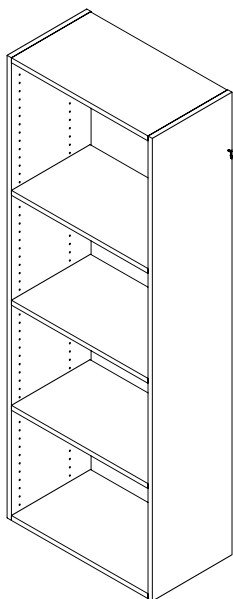

Sidewall Bracket
For 12" and 16" Deep Shelves.
Available in White and Nickel.

Sidewall Bracket with Rod – Left
Sidewall Bracket with Rod – Right
For 12" Deep Shelves.
Available in White and Nickel.
Sold separately.

12" Shelf Tower
12" Deep X 25½" Wide X 72" High
Available in White, Century Gray and Chocolate Pear.

COMPONENTS

WHITE CLOTHES ROD

White Clothes Rod
78" Long

White Corner Clothes Rod

White Clothes Rod Joiner
For White Rod only.

SMALL PACK HARDWARE

Sidewall Bracket Hardware

Shelf Bracket Hardware
Available in White and Nickel.

Sidewall Bracket Wood Screws
Use to attach Sidewall Bracket to Tower.

14" SHELF TOWER OPTIONS

14" Shelf Tower
14" Deep X 25½" Wide X 72" High
Available in White, Century Gray and
Chocolate Pear

Drawer Stack

Shoe Shelves

6" and 13" Baskets

6" Baskets