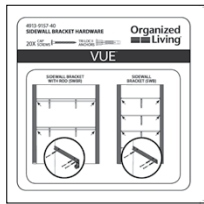

Chrome Rod Stop
For Chrome Rod only.

BULK HARDWARE

Bulk hardware is available in quantities of 100.

Tri-Loc II Anchor

Cap Screws
Universal for Wood, Metal and Anchor.

Screw Cap
Available in White and Nickel.

SMALL PACK HARDWARE

Sidewall Bracket Hardware

Shelf Bracket Hardware
Available in White and Nickel.

Sidewall Bracket Wood Screws
Use to attach Sidewall Bracket to Tower.

14" SHELF TOWER OPTIONS

14" Shelf Tower
14" Deep X 25½" Wide X 72" High
Available in White, Century Gray and
Chocolate Pear