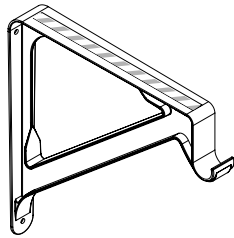

- No exposed screws for a clean, polished look.
- New proprietary adhesive system eases installation and saves time.
- Holds 85 lbs per foot of shelving.
- ¾" thick thermal laminate board shelving.
- No blocking required.
- 10 year limited warranty.
- Designed for gap-free installation.
- Finishes available in White, Century Gray and Chocolate Pear.
- Hardware available in White and Nickel.

REACH-IN CLOSET – DL1

REACH-IN CLOSET – DL2

LINEN/PANTRY – DL4
16" Deep Shelving

COMPONENTS

 = ADHESIVE SURFACE

12" Shelf Bracket
16" Shelf Bracket
Available in White and Nickel.

Shelf Bracket with Rod
For 12" Deep Shelves.
Available in White only.

Shelf Bracket with Open Slide Rod
For 12" Deep Shelves.
Available in White and Nickel.

Gap Cover
78" Long.

12" Wood Shelf
16" Wood Shelf
78" and 96" Long.
Available in White, Century Gray and Chocolate Pear.

Sidewall Bracket
For 12" and 16" Deep Shelves.
Available in White and Nickel.

Sidewall Bracket with Rod – Left
Sidewall Bracket with Rod – Right
For 12" Deep Shelves.
Available in White and Nickel.
Sold separately.