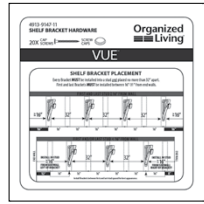

Chrome Rod Stop
For Chrome Rod only.

BULK HARDWARE

Bulk hardware is available in quantities of 100.

Tri-Loc II Anchor

Cap Screws
Universal for Wood, Metal and Anchor.

Screw Cap
Available in White and Nickel.

SMALL PACK HARDWARE

Sidewall Bracket Hardware

Shelf Bracket Hardware
Available in White and Nickel.

Sidewall Bracket Wood Screws
Use to attach Sidewall Bracket to Tower.

14" SHELF TOWER OPTIONS

14" Shelf Tower
14" Deep X 25½" Wide X 72" High
Available in White, Century Gray and
Chocolate Pear