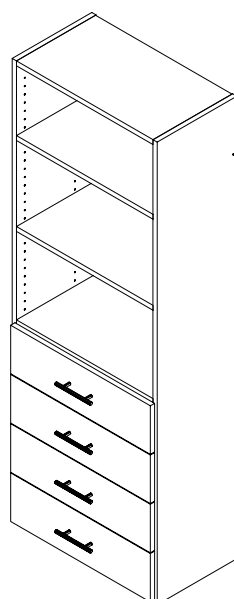

Sidewall Bracket
For 12" and 16" Deep Shelves.
Available in White and Nickel.

Sidewall Bracket with Rod – Left
Sidewall Bracket with Rod – Right
For 12" Deep Shelves.
Available in White and Nickel.
Sold separately.

12" Shelf Tower
12" Deep X 25½" Wide X 72" High
Available in White, Century Gray and Chocolate Pear.

COMPONENTS

WHITE CLOTHES ROD

White Clothes Rod
78" Long

White Corner Clothes Rod

White Clothes Rod Joiner
For White Rod only.

SMALL PACK HARDWARE

Sidewall Bracket Hardware

Shelf Bracket Hardware
Available in White and Nickel.

Sidewall Bracket Wood Screws
Use to attach Sidewall Bracket to Tower.

14" SHELF TOWER OPTIONS

14" Shelf Tower
14" Deep X 25½" Wide X 72" High
Available in White, Century Gray and
Chocolate Pear

Drawer Stack

Shoe Shelves

6" and 13" Baskets

6" Baskets