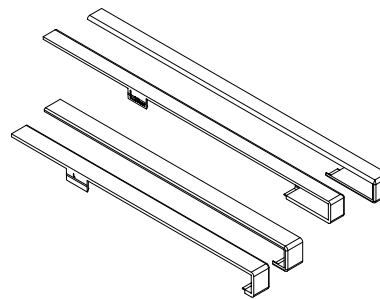

REACH-IN CLOSET – DL1

REACH-IN CLOSET – DL2

LINEN/PANTRY – DL4
16" Deep Shelving

COMPONENTS

 = ADHESIVE SURFACE

12" Shelf Bracket
16" Shelf Bracket
Available in White and Nickel.

Shelf Bracket with Rod
For 12" Deep Shelves.
Available in White only.

Shelf Bracket with Open Slide Rod
For 12" Deep Shelves.
Available in White and Nickel.

Gap Cover
78" Long.

12" Wood Shelf
16" Wood Shelf
78" and 96" Long.
Available in White, Century Gray and Chocolate Pear.

Sidewall Bracket
For 12" and 16" Deep Shelves.
Available in White and Nickel.

Sidewall Bracket with Rod – Left
Sidewall Bracket with Rod – Right
For 12" Deep Shelves.
Available in White and Nickel.
Sold separately.

12" Sidewall Bracket Covers – Left
12" Sidewall Bracket Covers – Right
16" Sidewall Bracket Covers – Left
16" Sidewall Bracket Covers – Right
Available in White and Nickel.
Sold separately.

12" and 16" Shelf Joiner
Joins 12" and 16" Deep Shelves.
Available in White and Nickel.