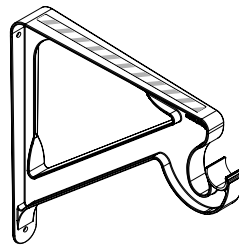

- No exposed screws for a clean, polished look.
- New proprietary adhesive system eases installation and saves time.
- Holds 85 lbs per foot of shelving.
- ¾" thick thermal laminate board shelving.
- No blocking required.
- 10 year limited warranty.
- Designed for gap-free installation.
- Finishes available in White, Century Gray and Chocolate Pear.
- Hardware available in White and Nickel.

REACH-IN CLOSET – DL1

REACH-IN CLOSET – DL2

LINEN/PANTRY – DL4
16" Deep Shelving

COMPONENTS

 = ADHESIVE SURFACE

12" Shelf Bracket
16" Shelf Bracket
Available in White and Nickel.

Shelf Bracket with Rod
For 12" Deep Shelves.
Available in White only.

Shelf Bracket with Open Slide Rod
For 12" Deep Shelves.
Available in White and Nickel.

Gap Cover
78" Long.

12" Wood Shelf
16" Wood Shelf
78" and 96" Long.
Available in White, Century Gray and Chocolate Pear.

Sidewall Bracket
For 12" and 16" Deep Shelves.
Available in White and Nickel.

Sidewall Bracket with Rod – Left
Sidewall Bracket with Rod – Right
For 12" Deep Shelves.
Available in White and Nickel.
Sold separately.