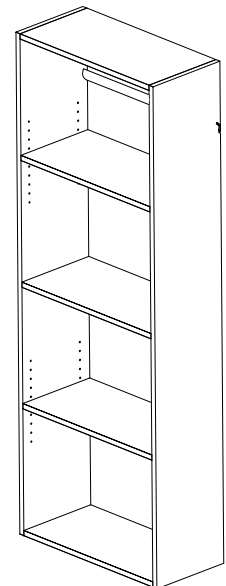

Sidewall Bracket
For 12" and 16" Deep Shelves.
Available in White and Nickel.

Sidewall Bracket with Rod – Left
Sidewall Bracket with Rod – Right
For 12" Deep Shelves.
Available in White and Nickel.
Sold separately.

12" Sidewall Bracket Covers – Left
12" Sidewall Bracket Covers – Right
16" Sidewall Bracket Covers – Left
16" Sidewall Bracket Covers – Right
Available in White and Nickel.
Sold separately.

12" and 16" Shelf Joiner
Joins 12" and 16" Deep Shelves.
Available in White and Nickel.

12" and 16" Corner Shelf Joiner
Joins 12" and 16" Deep Shelves in a corner.
Available in White and Nickel.

12" and 16" Field-Cut Cover
12" available in White, Century Gray, and Chocolate Pear.
16" available in White.

12" Shelf Tower
12" Deep X 25½" Wide X 72" High
Available in White, Century Gray and Chocolate Pear.

COMPONENTS

WHITE CLOTHES ROD

White Clothes Rod
78" Long

White Corner Clothes Rod

White Clothes Rod Joiner
For White Rod only.