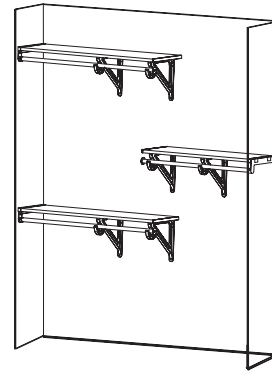

- No exposed screws for a clean, polished look.
- New proprietary adhesive system eases installation and saves time.
- Holds 85 lbs per foot of shelving.
- ¾" thick thermal laminate board shelving.
- No blocking required.
- 10 year limited warranty.
- Designed for gap-free installation.
- Finishes available in White, Century Gray and Chocolate Pear.
- Hardware available in White and Nickel.

REACH-IN CLOSET – DL1

REACH-IN CLOSET – DL2

LINEN/PANTRY – DL4
16" Deep Shelving

COMPONENTS

 = ADHESIVE SURFACE

12" Shelf Bracket
16" Shelf Bracket
Available in White and Nickel.

Shelf Bracket with Rod
For 12" Deep Shelves.
Available in White only.

Shelf Bracket with Open Slide Rod
For 12" Deep Shelves.
Available in White and Nickel.

Gap Cover
78" Long.

12" Wood Shelf
16" Wood Shelf
78" and 96" Long.
Available in White, Century Gray and Chocolate Pear.

Sidewall Bracket
For 12" and 16" Deep Shelves.
Available in White and Nickel.

Sidewall Bracket with Rod – Left
Sidewall Bracket with Rod – Right
For 12" Deep Shelves.
Available in White and Nickel.
Sold separately.