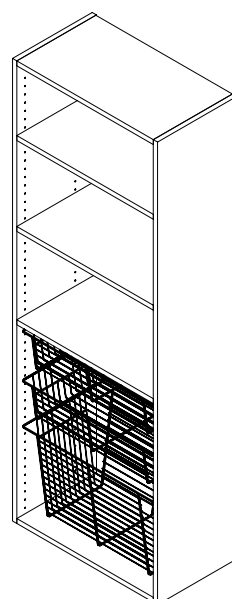

Sidewall Bracket
For 12" and 16" Deep Shelves.
Available in White and Nickel.

Sidewall Bracket with Rod – Left
Sidewall Bracket with Rod – Right
For 12" Deep Shelves.
Available in White and Nickel.
Sold separately.

12" Shelf Tower
12" Deep X 25½" Wide X 72" High
Available in White, Century Gray and Chocolate Pear.

COMPONENTS

WHITE CLOTHES ROD

White Clothes Rod
78" Long

White Corner Clothes Rod

White Clothes Rod Joiner
For White Rod only.

SMALL PACK HARDWARE

Sidewall Bracket Hardware

Shelf Bracket Hardware
Available in White and Nickel.

Sidewall Bracket Wood Screws
Use to attach Sidewall Bracket to Tower.

14" SHELF TOWER OPTIONS

14" Shelf Tower
14" Deep X 25½" Wide X 72" High
Available in White, Century Gray and
Chocolate Pear

Drawer Stack

Shoe Shelves

6" and 13" Baskets

6" Baskets