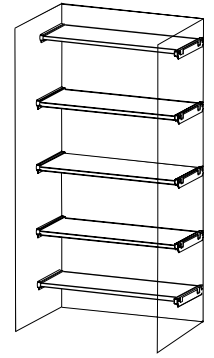

- No exposed screws for a clean, polished look.
- New proprietary adhesive system eases installation and saves time.
- Holds 85 lbs per foot of shelving.
- ¾" thick thermal laminate board shelving.
- No blocking required.
- 10 year limited warranty.
- Designed for gap-free installation.
- Finishes available in White, Century Gray and Chocolate Pear.
- Hardware available in White and Nickel.

REACH-IN CLOSET – DL1

REACH-IN CLOSET – DL2

LINEN/PANTRY – DL4
16" Deep Shelving

COMPONENTS

 = ADHESIVE SURFACE

12" Shelf Bracket
16" Shelf Bracket
Available in White and Nickel.

Shelf Bracket with Rod
For 12" Deep Shelves.
Available in White only.

Shelf Bracket with Open Slide Rod
For 12" Deep Shelves.
Available in White and Nickel.

Gap Cover
78" Long.

12" Wood Shelf
16" Wood Shelf
78" and 96" Long.
Available in White, Century Gray and Chocolate Pear.

Sidewall Bracket
For 12" and 16" Deep Shelves.
Available in White and Nickel.

Sidewall Bracket with Rod – Left
Sidewall Bracket with Rod – Right
For 12" Deep Shelves.
Available in White and Nickel.
Sold separately.