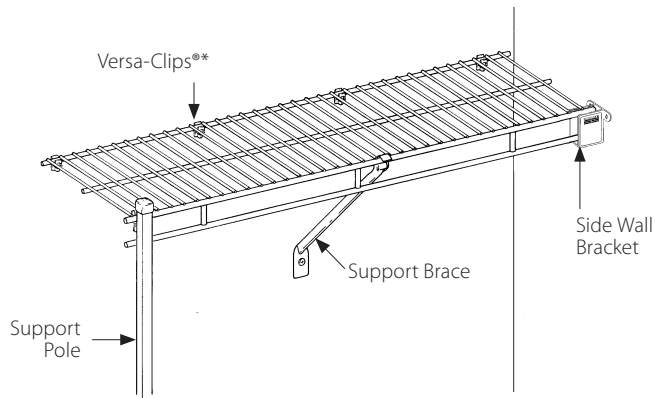

*patented

SHELVING TYPES

Open Slide Hanging Shelf
12",16" Deep.
Available in White, Nickel.

Hanging Shelf
12",16" Deep.
Available in White.

Storage and Linen Shelf
12",16",20" Deep.
Available in White.

Tight-Mesh Shelf
12",16",20" Deep.
Available in White, Nickel.

Open Slide Corner Rounder
12",16" Deep.
Available in White, Nickel.

Hanging Shelf Corner Rounder
12",16" Deep.
Available in White.

*All Shelves come in 12' widths.

MOUNTING HARDWARE

Versa-Clip
Attaches Shelving to wall every 11". Doubles as a hold down clip.
Available in White, Nickel.

End Caps
Covers cut Rods for a finished look.
Available in White, Nickel.

Tri-Loc II Anchor
Attaches Support Braces to wall.
Available in White, Nickel.

Support Brace
Supports Shelf at open end or every 42". 9" and 20" available in White. 12" and 16" available in White, Nickel.