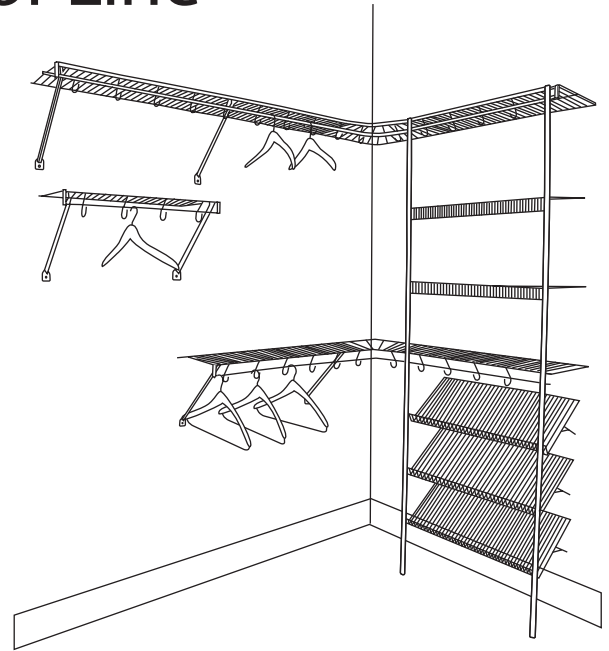

*patented

SHELVING TYPES

Open Slide Hanging Shelf
12",16" Deep.
Available in White, Nickel.

Hanging Shelf
12",16" Deep.
Available in White.

Storage and Linen Shelf
12",16",20" Deep.
Available in White.

Tight-Mesh Shelf
12",16",20" Deep.
Available in White, Nickel.

Open Slide Corner Rounder
12",16" Deep.
Available in White, Nickel.

Hanging Shelf Corner Rounder
12",16" Deep.
Available in White.

*All Shelves come in 12' widths.

MOUNTING HARDWARE

Versa-Clip
Attaches Shelving to wall every 11". Doubles as a hold down clip.
Available in White, Nickel.

End Caps
Covers cut Rods for a finished look.
Available in White, Nickel.

Tri-Loc II Anchor
Attaches Support Braces to wall.
Available in White, Nickel.

Support Brace
Supports Shelf at open end or every 42". 9" and 20" available in White. 12" and 16" available in White, Nickel.

Side Wall Bracket
Supports front of Shelf from side wall with or without Tri-Loc II Anchors available in White, Nickel.

ADDITIONAL HARDWARE

Angled Sidewall Bracket
Accommodates Shelf cut at an angle.
Available in White.