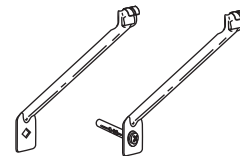

*patented

SHELVING TYPES

Open Slide Hanging Shelf
12",16" Deep.
Available in White, Nickel.

Hanging Shelf
12",16" Deep.
Available in White.

Storage and Linen Shelf
12",16",20" Deep.
Available in White.

Tight-Mesh Shelf
12",16",20" Deep.
Available in White, Nickel.

Open Slide Corner Rounder
12",16" Deep.
Available in White, Nickel.

Hanging Shelf Corner Rounder
12",16" Deep.
Available in White.

*All Shelves come in 12' widths.

MOUNTING HARDWARE

Versa-Clip
Attaches Shelving to wall every 11". Doubles as a hold down clip.
Available in White, Nickel.

End Caps
Covers cut Rods for a finished look.
Available in White, Nickel.

Tri-Loc II Anchor
Attaches Support Braces to wall.
Available in White, Nickel.

Support Brace
Supports Shelf at open end or every 42". 9" and 20" available in White. 12" and 16" available in White, Nickel.

Side Wall Bracket
Supports front of Shelf from side wall with or without Tri-Loc II Anchors available in White, Nickel.

ADDITIONAL HARDWARE

Angled Sidewall Bracket
Accommodates Shelf cut at an angle.
Available in White.