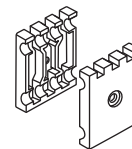

End Caps
Covers cut Rods for a finished look.
Available in White, Nickel.

Tri-Loc II Anchor
Attaches Support Braces to wall.
Available in White, Nickel.

Support Brace
Supports Shelf at open end or every 42". 9" and 20" available in White. 12" and 16" available in White, Nickel.

Side Wall Bracket
Supports front of Shelf from side wall with or without Tri-Loc II Anchors available in White, Nickel.

ADDITIONAL HARDWARE

Angled Sidewall Bracket
Accommodates Shelf cut at an angle.
Available in White.

Metal Corner Bracket
Supports front end of Shelf when butted together.
Available in White, Nickel.

Shoe Rack Support
Converts Shelf to Shoe Rack.
Available in White, Nickel.

Vertical Support Pole, Pole Clips and Base Cap
Can be used in place of Support Braces. 70" poles available in White. 84 3/4" poles available in White, Nickel.

Joiner Support Brace
Connects long continuous runs of Shelving. Use 2 per Support Brace.
Available in White.

H-Channel
Used to capture crosswires on an angled shelf.
Available in White.

Strap Back Clip
May be used as a hold down clip.
Available in White.