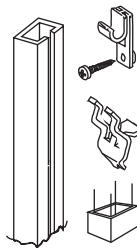

End Caps
Covers cut Rods for a finished look.
Available in White, Nickel.

Tri-Loc II Anchor
Attaches Support Braces to wall.
Available in White, Nickel.

Support Brace
Supports Shelf at open end or every 42". 9" and 20" available in White. 12" and 16" available in White, Nickel.

Side Wall Bracket
Supports front of Shelf from side wall with or without Tri-Loc II Anchors available in White, Nickel.

ADDITIONAL HARDWARE

Angled Sidewall Bracket
Accommodates Shelf cut at an angle.
Available in White.

Metal Corner Bracket
Supports front end of Shelf when butted together.
Available in White, Nickel.

Shoe Rack Support
Converts Shelf to Shoe Rack.
Available in White, Nickel.

Vertical Support Pole, Pole Clips and Base Cap
Can be used in place of Support Braces. 70" poles available in White. 84 3/4" poles available in White, Nickel.

Joiner Support Brace
Connects long continuous runs of Shelving. Use 2 per Support Brace.
Available in White.

H-Channel
Used to capture crosswires on an angled shelf.
Available in White.

Strap Back Clip
May be used as a hold down clip.
Available in White.