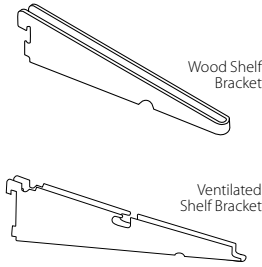

HARDWARE AND COMPONENTS

Rail with Cover
24",30",36",42",60",78"
Lengths.
Available in White, Nickel.
Covers also sold separately.

Upright
30",48",78",90" Heights
Available in White, Nickel.

Rail Hardware
Mounting hardware
for the Rail.
Used in any substrate.

Upright Clip
Used to secure Upright
to wall. (Optional).
Available in White, Nickel.

Wood Shelf Brackets
For 8",12",14",21" Deep Shelves.
Available in White, Nickel.

Ventilated Shelf Brackets
For 9",12",16",20" Deep Shelves.
Available in White, Nickel.

Wood Slanted Shoe Shelf Bracket
14"
Available in White, Nickel.

Ventilated Slanted Shoe Shelf Bracket
12"
Available in White, Nickel.

Shelf Mounting Hardware
Used to secure Wood Shelves to brackets.

Wood Shelf
8",12",14" Deep
24",30",36",42",48",54",
60",72",78",96" Wide**
*Colors available.