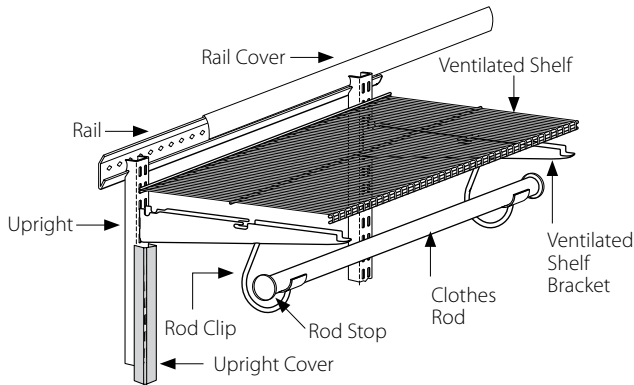

HARDWARE AND COMPONENTS

Rail with Cover
24",30",36",42",60",78"
Lengths.
Available in White, Nickel.
Covers also sold separately.

Upright
30",48",78",90" Heights
Available in White, Nickel.

Rail Hardware
Mounting hardware
for the Rail.
Used in any substrate.

Upright Clip
Used to secure Upright
to wall. (Optional).
Available in White, Nickel.

Wood Shelf Brackets
For 8",12",14",21" Deep Shelves.
Available in White, Nickel.

Ventilated Shelf Brackets
For 9",12",16",20" Deep Shelves.
Available in White, Nickel.