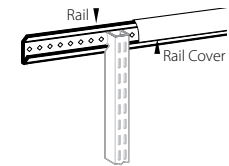

HARDWARE AND COMPONENTS

Rail with Cover
24",30",36",42",60",78"
Lengths.
Available in White, Nickel.
Covers also sold separately.

Upright
30",48",78",90" Heights
Available in White, Nickel.

Rail Hardware
Mounting hardware
for the Rail.
Used in any substrate.