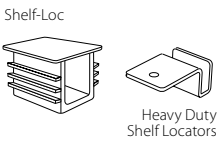

Shelf Mounting Hardware
Used to secure Wood Shelves to brackets.