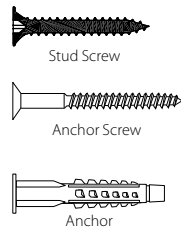

HARDWARE AND COMPONENTS

Rail with Cover
24",30",36",42",60",78"
Lengths.
Available in White, Nickel.
Covers also sold separately.

Upright
30",48",78",90" Heights
Available in White, Nickel.

Rail Hardware
Mounting hardware
for the Rail.
Used in any substrate.

Upright Clip
Used to secure Upright
to wall. (Optional).
Available in White, Nickel.

Wood Shelf Brackets
For 8",12",14",21" Deep Shelves.
Available in White, Nickel.

Ventilated Shelf Brackets
For 9",12",16",20" Deep Shelves.
Available in White, Nickel.

Shelf Divider

Utility Hook

Single Hook

Ventilated Shelf Hook
(for Ventilated Shelves)

Field Cut Cover

Spanner
24", 30" Wide

Bookend