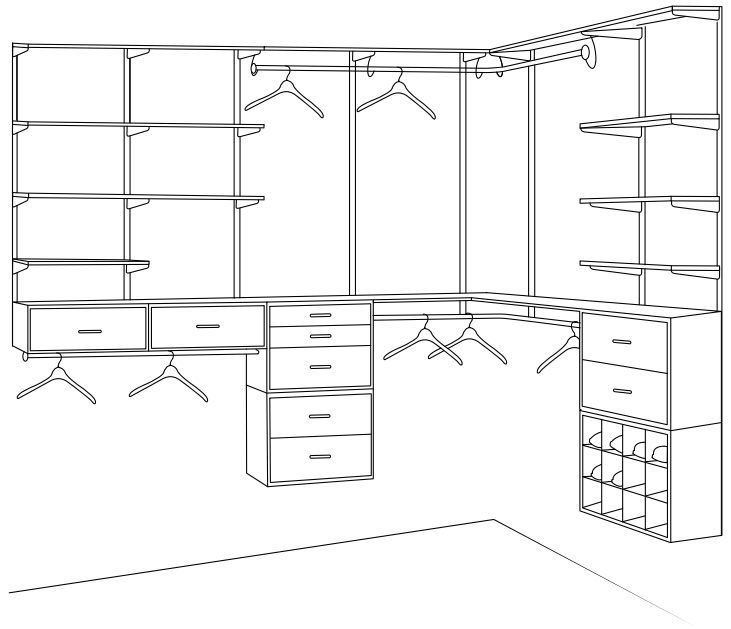

Imagine freedomRail throughout your home!

The only truly, adjustable closet system. freedomRail is the best solution to organize your life and home. Build the perfect custom solution to fit your budget and style.

HARDWARE AND COMPONENTS

Rail with Cover
24",30",36",42",60",78"
Lengths.
Available in White, Nickel.
Covers also sold separately.

Upright
30",48",78",90" Heights
Available in White, Nickel.

Rail Hardware
Mounting hardware
for the Rail.
Used in any substrate.

Upright Clip
Used to secure Upright
to wall. (Optional).
Available in White, Nickel.

Wood Shelf Brackets
For 8",12",14",21" Deep Shelves.
Available in White, Nickel.

Ventilated Shelf Brackets
For 9",12",16",20" Deep Shelves.
Available in White, Nickel.

Wood Desktop
21" Deep. 48" Wide.
*Colors available.

Rod Clip
Securely fits into some
Brackets to allow continuous
slide under Ventilated or
Wood Shelf.
Available in Chrome, Nickel.

Clothes Rod
24",30",36",42",48",54",
60",66",72",78",96" Wide
Available in Chrome, Nickel.