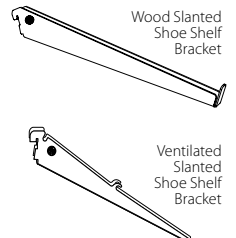

HARDWARE AND COMPONENTS

Rail with Cover
24",30",36",42",60",78"
Lengths.
Available in White, Nickel.
Covers also sold separately.

Upright
30",48",78",90" Heights
Available in White, Nickel.

Rail Hardware
Mounting hardware
for the Rail.
Used in any substrate.

Upright Clip
Used to secure Upright
to wall. (Optional).
Available in White, Nickel.

Wood Shelf Brackets
For 8",12",14",21" Deep Shelves.
Available in White, Nickel.

Ventilated Shelf Brackets
For 9",12",16",20" Deep Shelves.
Available in White, Nickel.

Wood Slanted Shoe Shelf Bracket
14"
Available in White, Nickel.

Ventilated Slanted Shoe Shelf Bracket
12"
Available in White, Nickel.

Shelf Mounting Hardware
Used to secure Wood Shelves to brackets.

Wood Shelf
8",12",14" Deep
24",30",36",42",48",54",
60",72",78",96" Wide**
*Colors available.