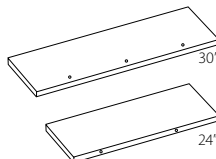

HARDWARE AND COMPONENTS

Rail with Cover
24",30",36",42",60",78"
Lengths.
Available in White, Nickel.
Covers also sold separately.

Upright
30",48",78",90" Heights
Available in White, Nickel.

Rail Hardware
Mounting hardware
for the Rail.
Used in any substrate.

Wood Slanted Shoe Shelf Bracket
14"
Available in White, Nickel.

Ventilated Slanted Shoe Shelf Bracket
12"
Available in White, Nickel.

Shelf Mounting Hardware
Used to secure Wood Shelves to brackets.

Wood Shelf
8",12",14" Deep
24",30",36",42",48",54",
60",72",78",96" Wide**
*Colors available.

Ventilated Shelf
9",12",16",20" Deep
24",30",36",48",72",96" Wide**
Available in White, Nickel.

Predrilled Shoe Shelf
14" Deep. 24",30" Wide.
*Colors available.

Tiered Profile Shelf
12" Deep. 24",30" Wide.
Available in White, Nickel.